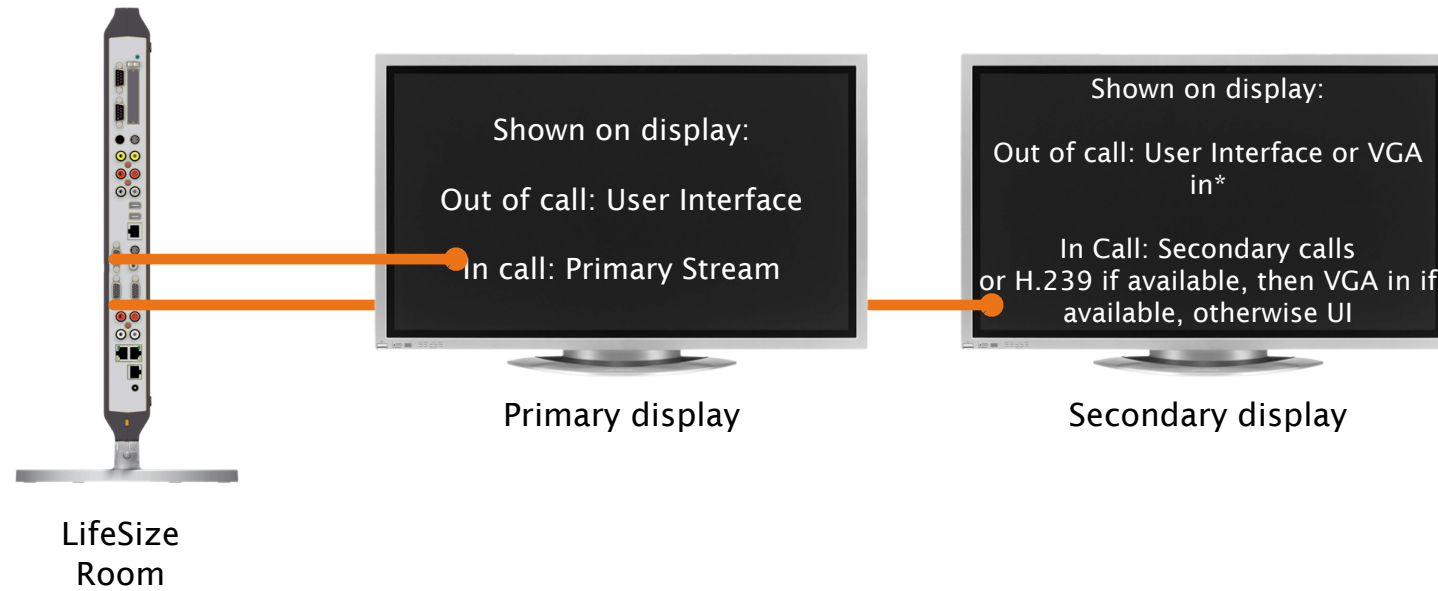

# LifeSize Room: Multiple Displays

## Second Display Setting:

Calls + Presentations + VGA Input

Presentations + VGA Input

VGA Input

\* assuming VGA plugged in and active