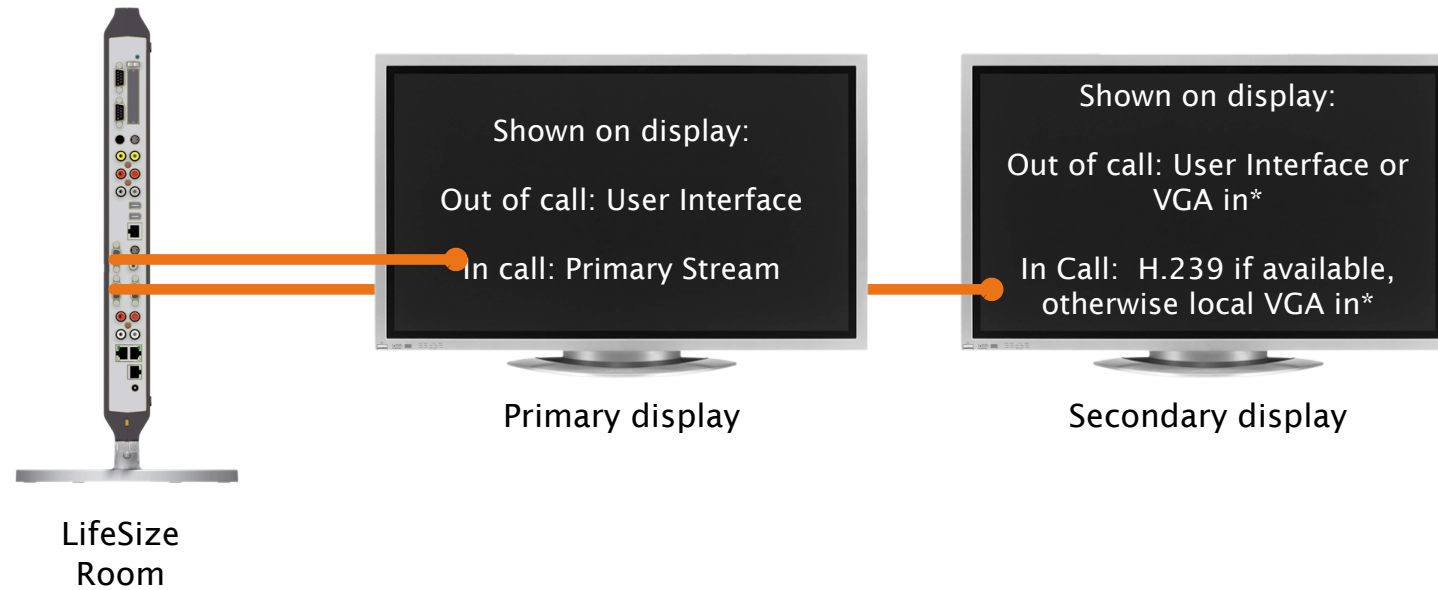

# LifeSize Room: Multiple Displays

## Second Display Setting:

Calls + Presentations + VGA Input

Presentations + VGA Input

VGA Input

\* assuming VGA plugged in and active